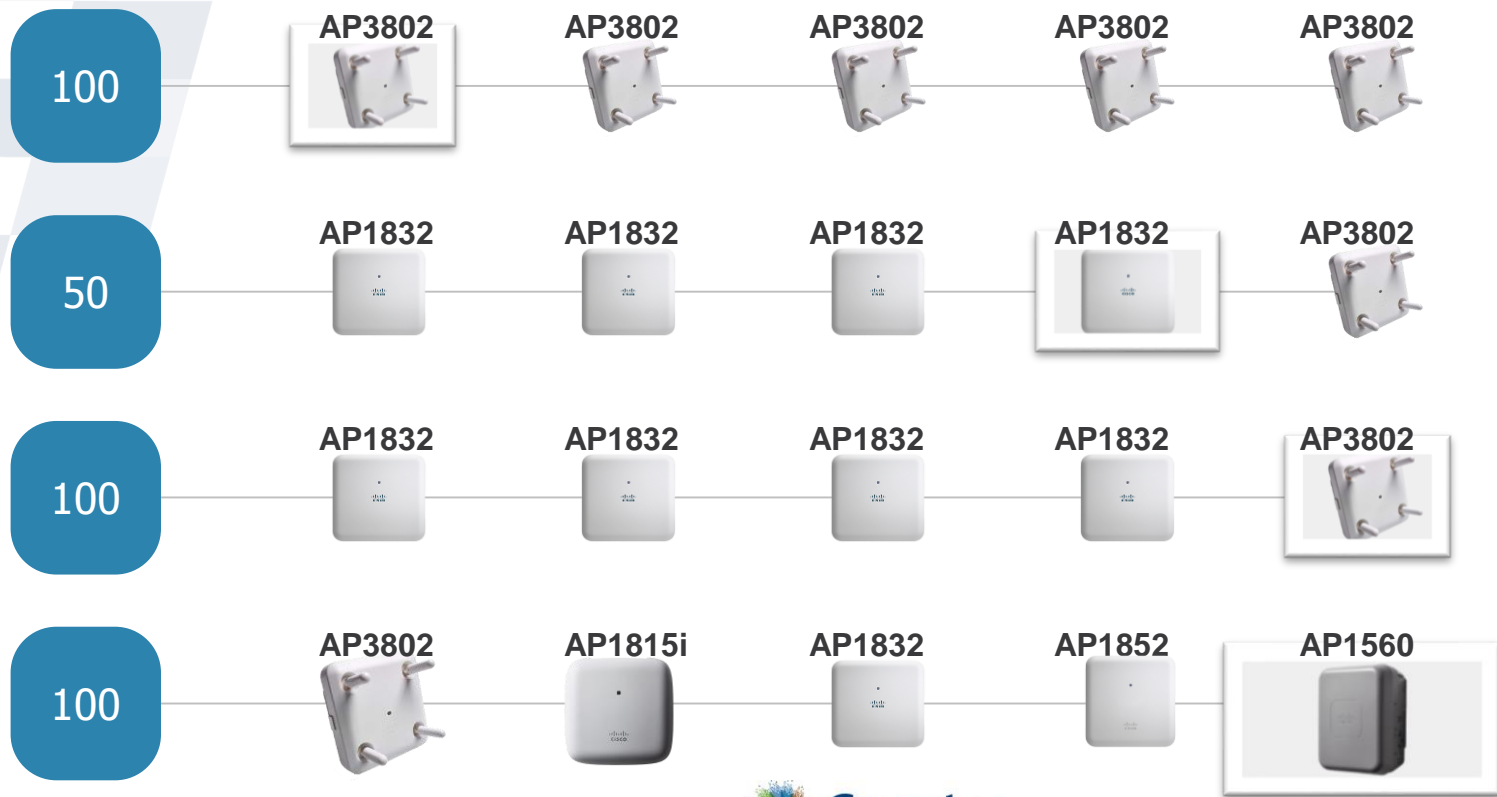

Retail

Accept mobile payments and offer your services to customers everywhere

Transportation

Provide onboard entertainment and offer WiFi connectivity to customers

Which Access Points can run Mobility Express?

How many APs can I add?

1 Year Included
\$0

Mobility Express

AIR-CMX-CLOUD
AIR-CMX-SVC-CPAX → \$125/AP/Y

Mobility Express