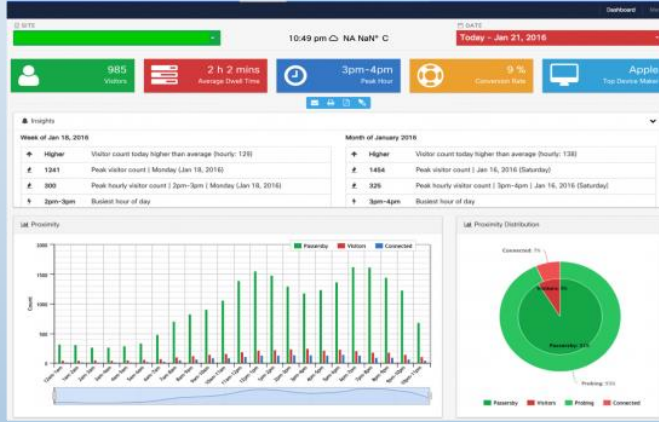

How many APs can I add?

1 Year Included
\$0

Mobility Express

AIR-CMX-CLOUD
AIR-CMX-SVC-CPAX → \$125/AP/Y

Mobility Express