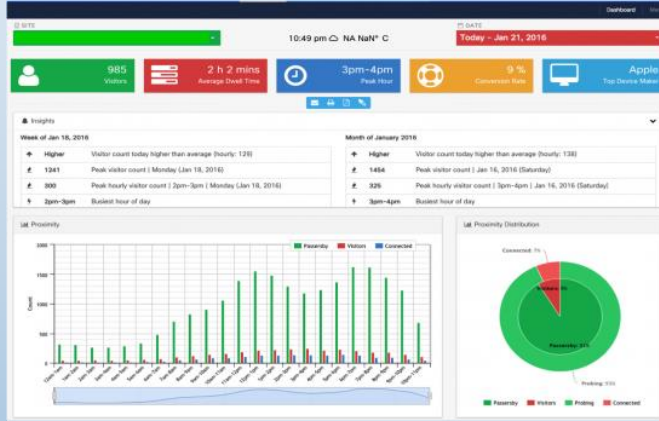

Presents an over-the-air wizard or Network Plug and Play to configure up to 100 access points per controller

Activates best-practice settings by default and supports presence-based analytics

Easily manages and troubleshoots your network using advanced software-based functions

Retail

Accept mobile payments and offer your services to customers everywhere

Transportation

Provide onboard entertainment and offer WiFi connectivity to customers

Which Access Points can run Mobility Express?

How many APs can I add?

1 Year Included
\$0

Mobility Express

AIR-CMX-CLOUD
AIR-CMX-SVC-CPAX → \$125/AP/Y

Mobility Express