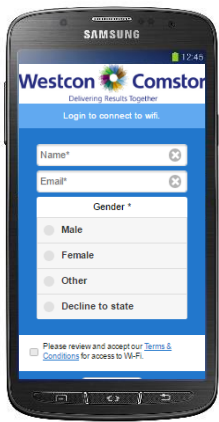

How can Mobility Express and CMX Cloud be used in your industry? Just a few examples below:

- Retail and Hospitality: Provide your customers and guests with free Wi-Fi access while A/B testing relevant promotions in the captive portal.
- K-12 Education: Quickly get your campus Wi-Fi up and running, and generate analytics to understand how the campus space is being utilized.
- Small-medium office buildings: Easily authenticate corporate guests onboarding to Wi-Fi via voucher generation or sponsor emails.

Future-proof your investment as your organization grows, since there is no need to rip and replace APs to expand your network. You're also able to easily upgrade CMX licenses, whether from one CMX Cloud license to another, or from CMX Cloud to on-premises CMX.

Ordering Information

Start building your enterprise-class wireless network

Access Point	TYPE	Build in ME Controller	Manageable by ME Controller	Compatible with Cisco ONE?	Purpose	MIMO	A/B/G/N	AC Wave1	AC Wave2	HDX	X/OR	mgig
3800	I/E/P	X -K9C (100)	X	Y	INDOOR	4x4	X	X	X	X	X	X
2800	I/E	X -K9C (100)	X	Y	INDOOR	4x4	X	X	X	X	X	
1850	I/E	X -K9C (50)	X	Y	INDOOR	4x4	X	X	X			
1830	I	X -K9C (50)	X	Y	INDOOR	3x3	X	X	X			
1815	I/M/W	X -K9C (50)	X	Y	INDOOR	2x2	X	X	X			
1560	I	X (100)	X	Y	OUTDOOR	3x3	X	X	X	X		
1560	E/D	X (100)	X	Y	OUTDOOR	2x2	X	X	X	X		
1540	I/D	X (50)	X	Y	OUTDOOR	2x2	X	X	X			
3700	I/E		X	Y	INDOOR	4x4	X	X		X		
2700	I/E		X	Y	INDOOR	3x4	X	X		X		
1700	I		X	Y	INDOOR	3x3	X	X				
1815	T			Y	TELEWORKER	2x2	X	X	X			
3700	IW			Y	INDUSTRIAL	4x4	X	X		X		
1570	I/E			Y	OUTDOOR	4x4	X	X		X		
1550	H/S/WU			Y	OUTDOOR	2X3	X			X		
1530	I			Y	OUTDOOR	2X3	X					
1530	E			Y	OUTDOOR	2x2	X